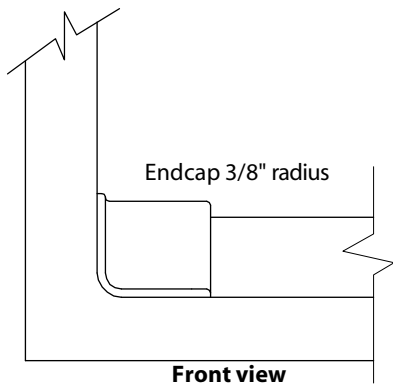

**"THE SOLUTION TO WET FLOORS"**

- Material: Grey EPDM Rubber, 50 Durometer, Endcaps: injection molded Vyram rubber
- Dimensions: Will fit on any Access ADA or Barrier Free model offered
- Available for other Brands
- Installation: Self-Adhesive

**Cross Section**  
**Scale 1:1**