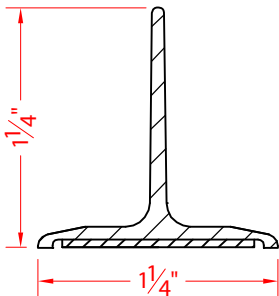

**"THE SOLUTION TO WET FLOORS"**

- Material: Grey EPDM Rubber, 50 Durometer, Endcaps: injection molded Vyram rubber
- Dimensions: Will fit on any Access ADA or Barrier Free model offered
- Available for other Brands
- Installation: Self-Adhesive

**Cross Section**  
**Scale 1:1**