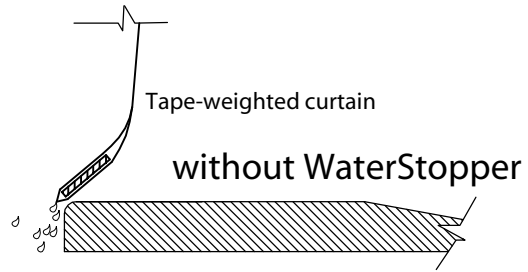

**"THE SOLUTION TO WET FLOORS"**

- Material: Grey EPDM Rubber, 50 Durometer, Endcaps: injection molded Vyram rubber
- Dimensions: Will fit on any Access ADA or Barrier Free model offered
- Available for other Brands
- Installation: Self-Adhesive

**Cross Section**  
**Scale 1:1**