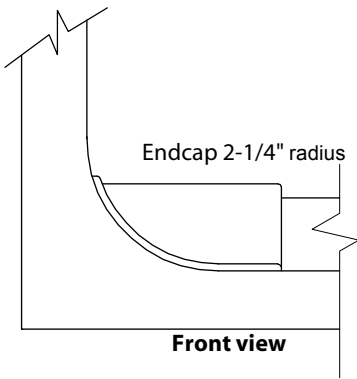

**"THE SOLUTION TO WET FLOORS"**

- Material: Grey EPDM Rubber, 50 Durometer, Endcaps: injection molded Vyram rubber
- Dimensions: Will fit on any Access ADA or Barrier Free model offered
- Available for other Brands
- Installation: Self-Adhesive

**Cross Section**  
**Scale 1:1**