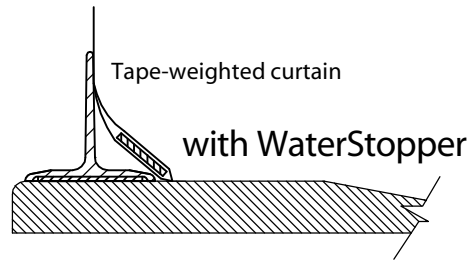

**"THE SOLUTION TO WET FLOORS"**

- Material: Grey EPDM Rubber, 50 Durometer, Endcaps: injection molded Vyram rubber
- Dimensions: Will fit on any Access ADA or Barrier Free model offered
- Available for other Brands
- Installation: Self-Adhesive

**Cross Section**  
**Scale 1:1**